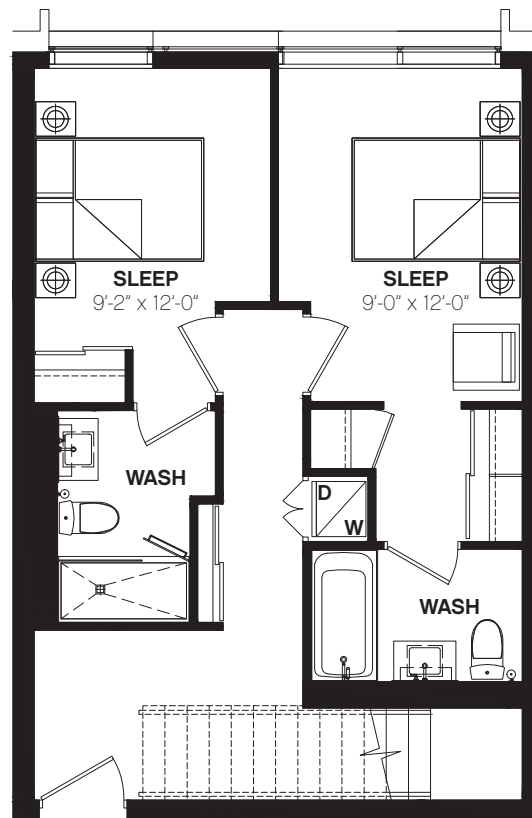

TH1168

2 BED / 1,168 SQ. FT.

LEVEL 1

MEZZANINE

LEVEL 1

MEZZANINE