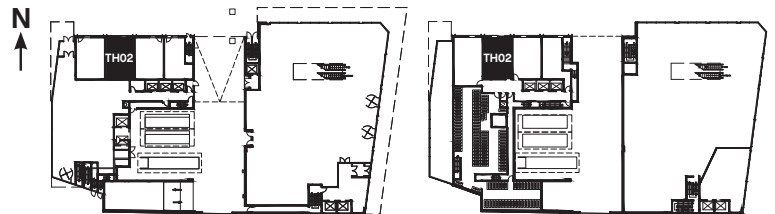

TH1168

2 BED / 1,168 SQ. FT.

LEVEL 1

MEZZANINE

LEVEL 1

MEZZANINE