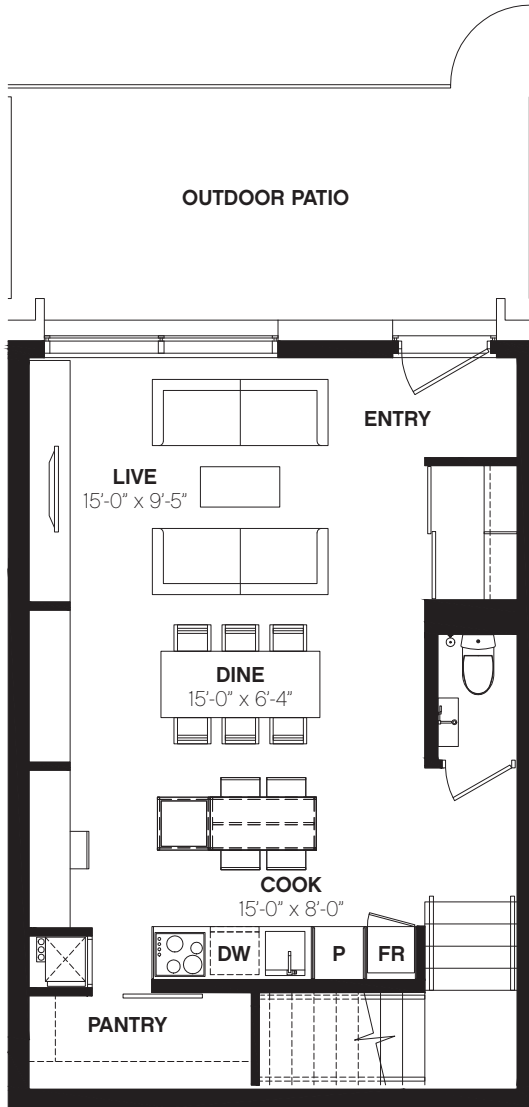

TH1168

2 BED / 1,168 SQ. FT.

LEVEL 1

MEZZANINE

LEVEL 1

MEZZANINE