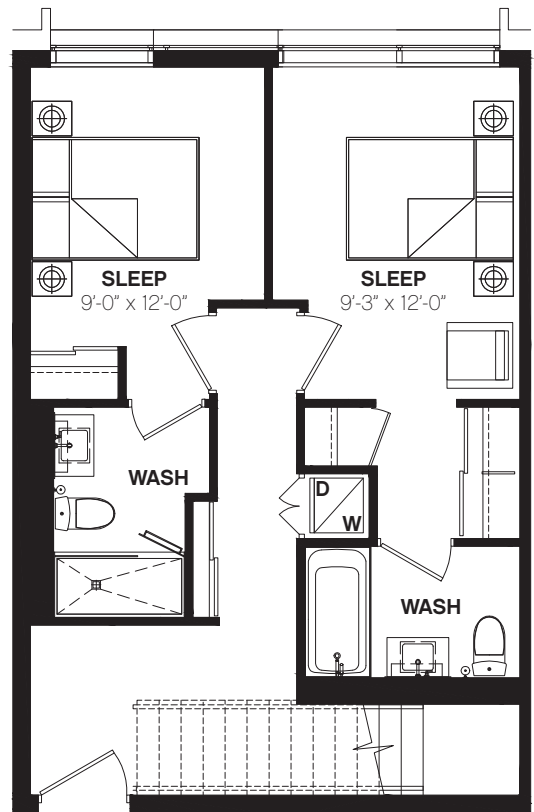

# TH1182

2 BED / 1,182 SQ. FT.

LEVEL 1

MEZZANINE

LEVEL 1

MEZZANINE