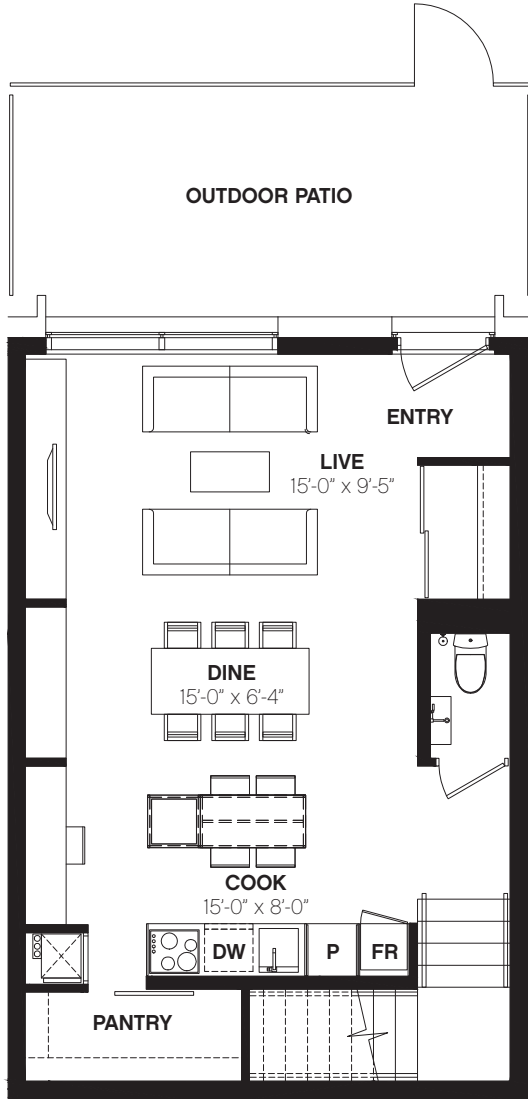

# TH1182

2 BED / 1,182 SQ. FT.

LEVEL 1

MEZZANINE

LEVEL 1

MEZZANINE