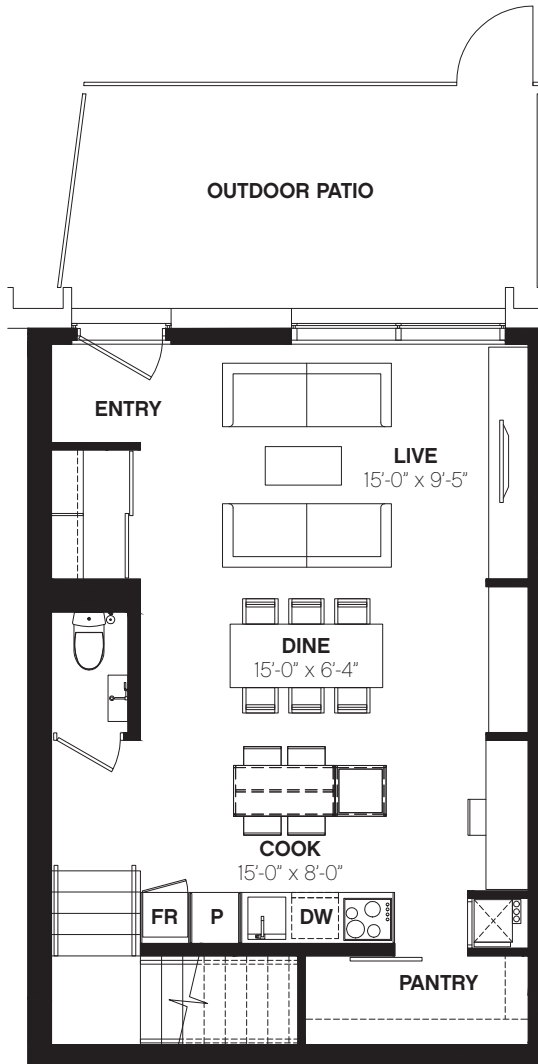

# TH1288

2 BED + DEN / 1,288 SQ. FT.

LEVEL 1

MEZZANINE

LEVEL 1

MEZZANINE