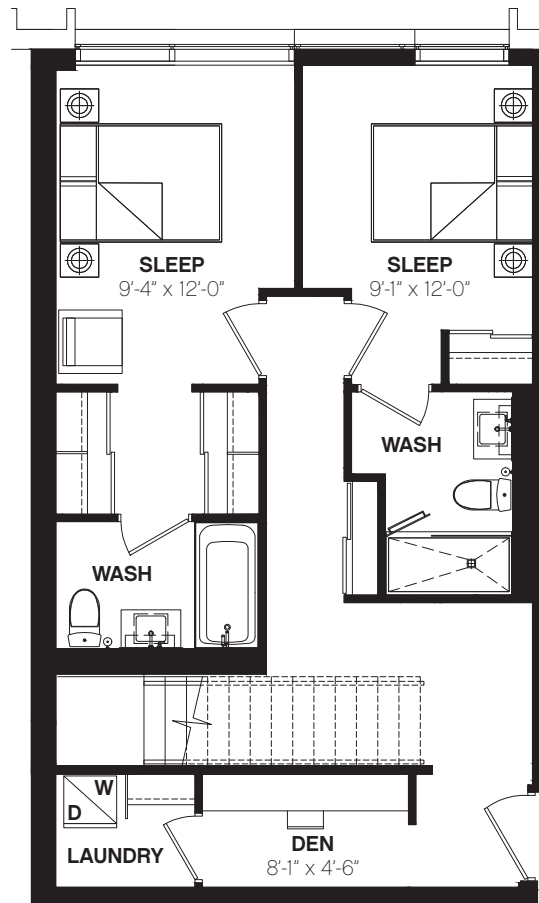

# TH1288

2 BED + DEN / 1,288 SQ. FT.

LEVEL 1

MEZZANINE

LEVEL 1

MEZZANINE