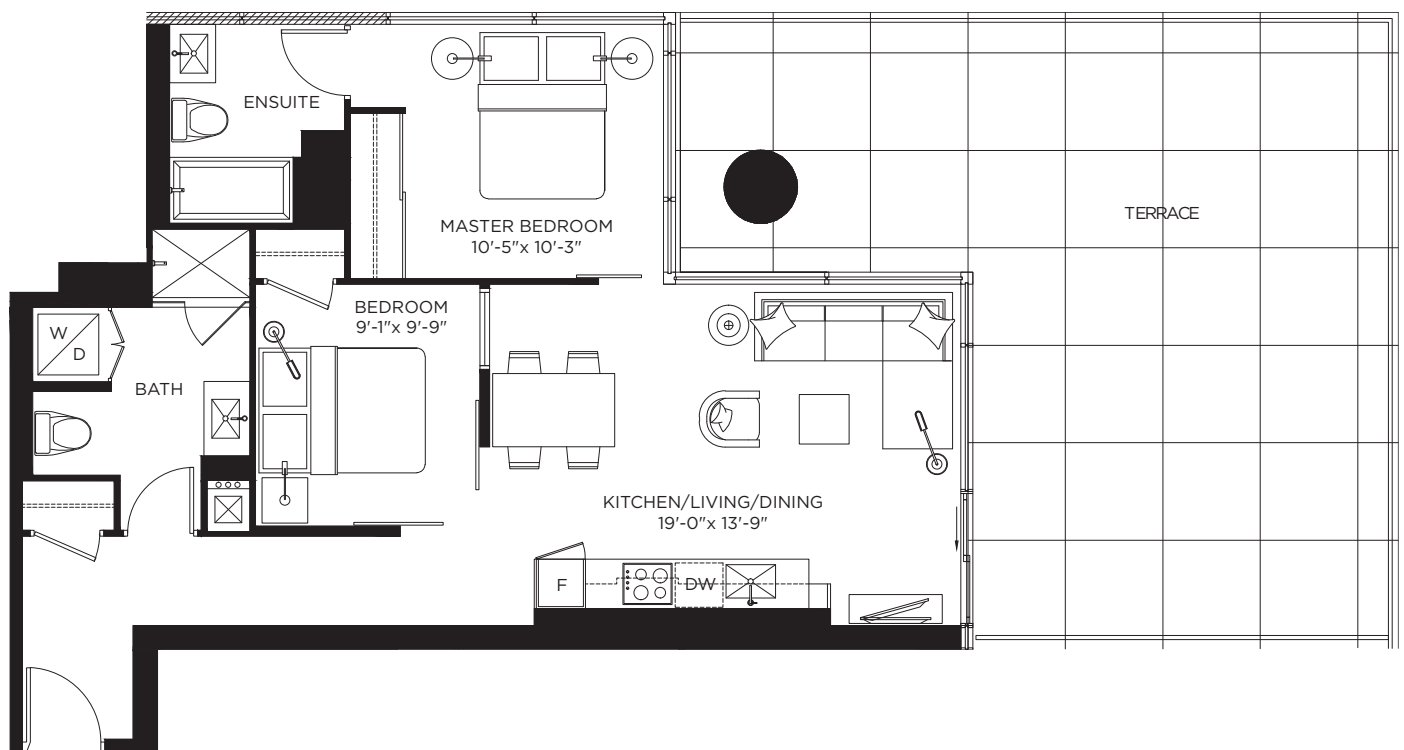

# B813 / 2 BEDROOM

813 SQ. FT. + 594 SQ. FT. TERRACE = 1407 SQ. FT. LIVING SPACE

FLOOR 7

THE **CONNECTED**  
**COLLECTION**  
AT THE BOND

All dimensions, specifications and drawings are approximate. Actual square footage may vary from the stated floor plan. E.&O.E. Furniture not included. Refer to keyplan for unit and orientation.