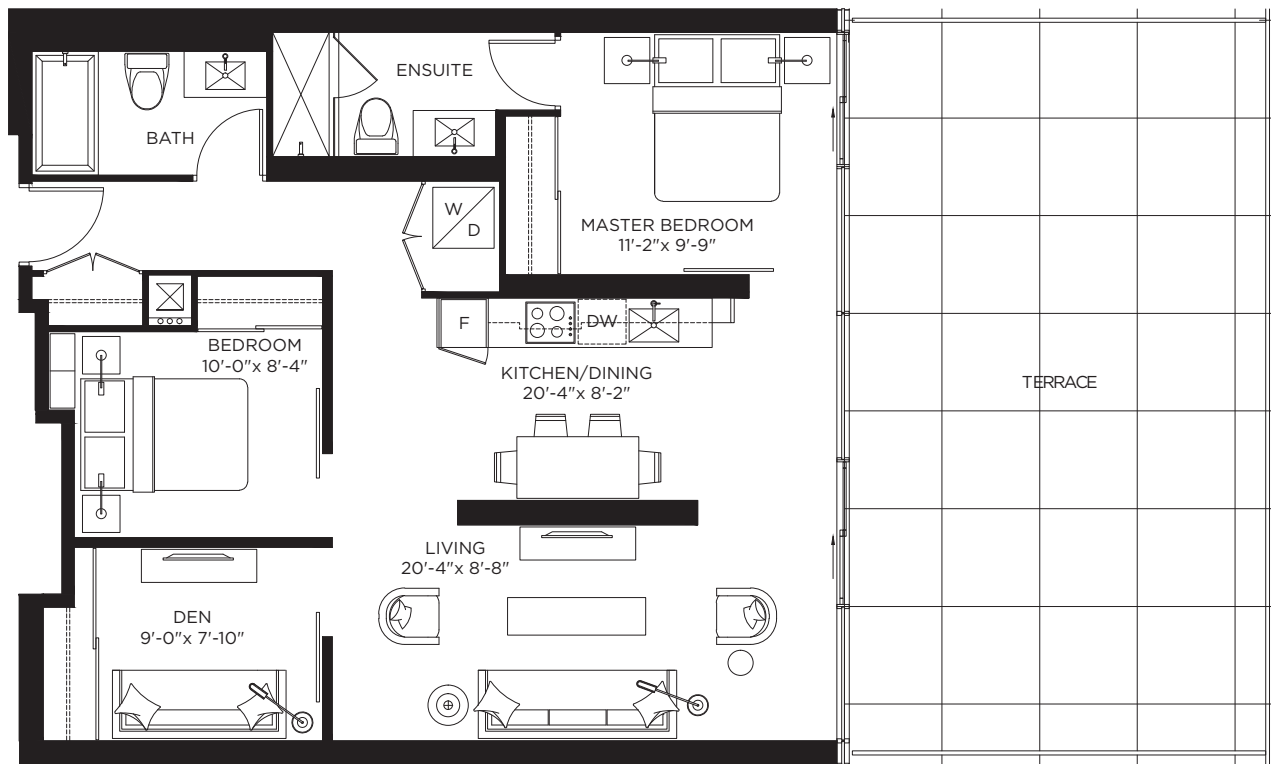

B973 / 2 BEDROOM + DEN

973 SQ. FT. + 552 SQ. FT. TERRACE = 1525 SQ. FT. LIVING SPACE

FLOOR 7

THE **CONNECTED**
COLLECTION
AT THE BOND

All dimensions, specifications and drawings are approximate. Actual square footage may vary from the stated floor plan. E.&O.E. Furniture not included. Refer to keyplan for unit and orientation.